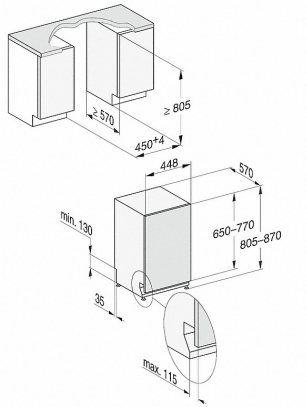

G 5690 SCVi SL

Fully integrated dishwasher, 45 cm
for optimum drying results thanks to AutoOpen drying.

Basket design	
Cutlery loading	3D+ cutlery tray
Basket design	ExtraComfort 45 cm
Safety	
Waterproof system	•
Safety lock	•
Technical data	
Niche width in mm	450
Niche height in mm	805
Niche depth in mm	570
Appliance width in mm	448
Appliance height in mm	805
Appliance depth in mm	570
Depth with door open in cm	116,5
Net weight in kg	40,8
Total rated load in kW	2,0
Voltage in V	230
Fuse rating in A	10
Number of phases	1
Electrical frequency standard	50
Length of water inlet hose in m	1,50
Length of water drain hose in m	1,50
Length of supply lead in m	1,80
Min. - max. front panel weight in kg	2,0

G 5690 SCVi SL

Fully integrated dishwasher, 45 cm
for optimum drying results thanks to AutoOpen drying.

G7000, fully integrated dishwasher, 45cm (installation drawing)

- 1) Plinth height 35-155 mm
- 2) Plinth height 100-220 mm
- 3) Appliance height max. 970 mm with plinth height conversion kit (Mat.-Nr. 6.394.761)