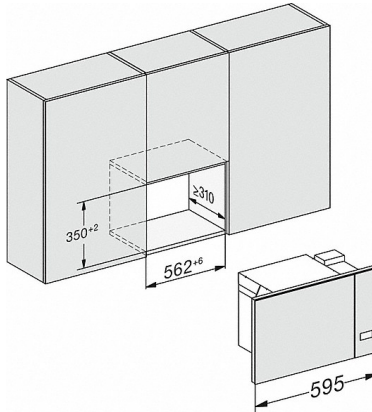

M 2234 SC

Built-in microwave oven
with sensor controls on the side for convenient operation.

M223xSC, installation drawings

- 1) Front view
- 2) Mains connection cable L=1,600 mm
- 3) No connection in this area

M223xSC, installation drawings

- 1) Front view
- 2) Mains connection cable L=1,600 mm
- 3) No connection in this area

M223xSC, installation drawings

M223xSC, installation drawings

M223xSC, installation drawing