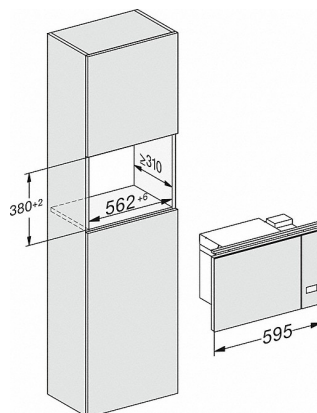

M223xSC, installation drawings

- 1) Front view
- 2) Mains connection cable L=1,600 mm
- 3) No connection in this area

M223xSC, installation drawings

M223xSC, installation drawings

M223xSC, installation drawing

M223xSC, AB45-9, installation drawing

M 2234 SC

Built-in microwave oven
with sensor controls on the side for convenient operation.

M223xSC, AB45-9, installation drawing

M223xSC, AB42-1, installation drawing

M223xSC, AB42-1, installation drawing

M223xSC, AB38-1, installation drawing

M223xSC, AB38-1, installation drawing

M223xSC, AB36, installation drawing

M 2234 SC

Built-in microwave oven
with sensor controls on the side for convenient operation.