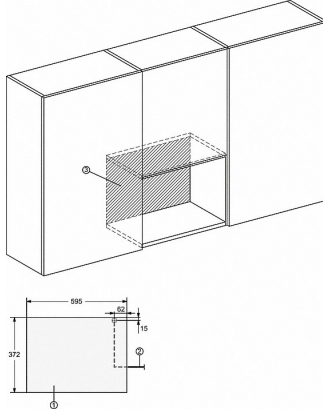

EAN: 4002516113287 / article number: 24223420F / material number: 11100100

Model and design	
Built-in microwave oven	•
SideControl	•
Appliance colour	Obsidian black
Convenience features	
Keeping warm	•
Quartz grill	•
Operating modes	
Automatic programmes	•
Microwave solo operation	•
User convenience	
Display	EasySensor
Time of day display	•
Minute minder	•
Programmable cooking duration	•
Quick microwave	•
Individual settings	•
Cleaning convenience	
Stainless steel oven compartment	•
Safety	
Appliance cooling system and touch-cool fronts	•
System lock	•
Safety switch-off	•
Safety lock "Door" warning	•
Technical data	
Oven compartment volume in l	17
Door hinge	Left
Oven light	1 LED spot
Oven interior height in cm	20,2
Turntable diameter in cm	27,2
Microwave power levels in W	80/150/300/450/600/800 W
Appliance width in mm	595
Appliance height in mm	372
Appliance depth in mm	310
Weight in kg	14,4
Niche-independent venting	•
Total rated load in kW	1,3
Voltage in V	220-240
Frequency in Hz	50
Number of phases	1
Fuse rating in A	10
Mains cable with plug	•
Length of supply lead in m	1,6
Standard accessories	
Grilling rack	1
Gourmet plate	1

M 2234 SC

Built-in microwave oven
with sensor controls on the side for convenient operation.

M223xSC, installation drawings

- 1) Front view
- 2) Mains connection cable L=1,600 mm
- 3) No connection in this area

M223xSC, installation drawings

- 1) Front view
- 2) Mains connection cable L=1,600 mm
- 3) No connection in this area

M223xSC, installation drawings

M223xSC, installation drawings

M223xSC, installation drawing