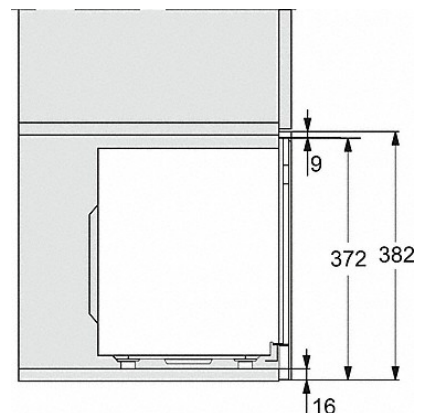

M223xSC, installation drawings

- 1) Front view
- 2) Mains connection cable L=1,600 mm
- 3) No connection in this area

M223xSC, installation drawings

M223xSC, installation drawings

M223xSC, installation drawing

M223xSC, AB45-9, installation drawing

M 2234 SC

Built-in microwave oven
with sensor controls on the side for convenient operation.

M223xSC, AB45-9, installation drawing

M223xSC, AB42-1, installation drawing

M223xSC, AB42-1, installation drawing

M223xSC, AB38-1, installation drawing

M223xSC, AB38-1, installation drawing

M223xSC, AB36, installation drawing

M 2234 SC

Built-in microwave oven
with sensor controls on the side for convenient operation.