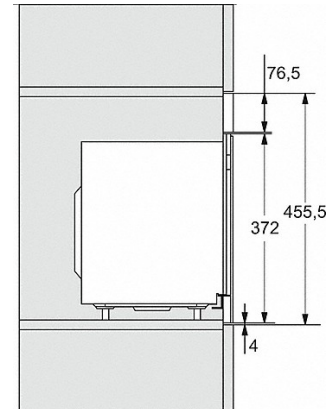

M 2234 SC

Built-in microwave oven
with sensor controls on the side for convenient operation.

M223xSC, installation drawings

- 1) Front view
- 2) Mains connection cable L=1,600 mm
- 3) No connection in this area

M223xSC, installation drawings

- 1) Front view
- 2) Mains connection cable L=1,600 mm
- 3) No connection in this area

M223xSC, installation drawings

M223xSC, installation drawings

M223xSC, installation drawing

M223xSC, AB45-9, installation drawing

M 2234 SC

Built-in microwave oven
with sensor controls on the side for convenient operation.

M223xSC, AB45-9, installation drawing

M223xSC, AB42-1, installation drawing