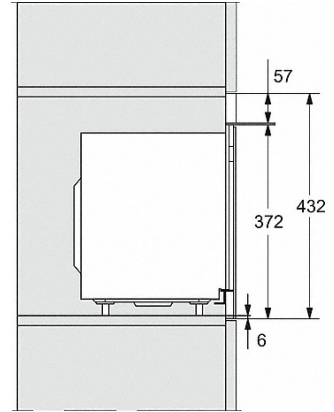

M 2234 SC

Built-in microwave oven
with sensor controls on the side for convenient operation.

M223xSC, installation drawings

- 1) Front view
- 2) Mains connection cable L=1,600 mm
- 3) No connection in this area

M223xSC, installation drawings

- 1) Front view
- 2) Mains connection cable L=1,600 mm
- 3) No connection in this area

M223xSC, installation drawings

M223xSC, installation drawings

M223xSC, installation drawing

M223xSC, AB45-9, installation drawing

M 2234 SC

Built-in microwave oven
with sensor controls on the side for convenient operation.

M223xSC, AB45-9, installation drawing

M223xSC, AB42-1, installation drawing