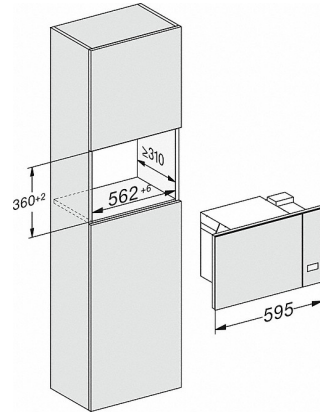

M 2234 SC

Built-in microwave oven
with sensor controls on the side for convenient operation.

M223xSC, installation drawings

- 1) Front view
- 2) Mains connection cable L=1,600 mm
- 3) No connection in this area

M223xSC, installation drawings

- 1) Front view
- 2) Mains connection cable L=1,600 mm
- 3) No connection in this area

M223xSC, installation drawings

M223xSC, installation drawings

M223xSC, installation drawing