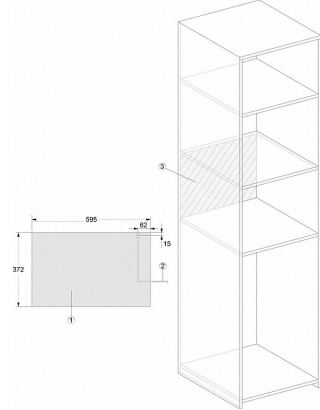

EAN: 4002516113287 / article number: 24223420F / material number: 11100100

Model and design	
Built-in microwave oven	•
SideControl	•
Appliance colour	Obsidian black
Convenience features	
Keeping warm	•
Quartz grill	•
Operating modes	
Automatic programmes	•
Microwave solo operation	•
User convenience	
Display	EasySensor
Time of day display	•
Minute minder	•
Programmable cooking duration	•
Quick microwave	•
Individual settings	•
Cleaning convenience	
Stainless steel oven compartment	•
Safety	
Appliance cooling system and touch-cool fronts	•
System lock	•
Safety switch-off	•
Safety lock "Door" warning	•
Technical data	
Oven compartment volume in l	17
Door hinge	Left
Oven light	1 LED spot
Oven interior height in cm	20,2
Turntable diameter in cm	27,2
Microwave power levels in W	80/150/300/450/600/800 W
Appliance width in mm	595
Appliance height in mm	372
Appliance depth in mm	310
Weight in kg	14,4
Niche-independent venting	•
Total rated load in kW	1,3
Voltage in V	220-240
Frequency in Hz	50
Number of phases	1
Fuse rating in A	10
Mains cable with plug	•
Length of supply lead in m	1,6
Standard accessories	
Grilling rack	1
Gourmet plate	1

M 2234 SC

Built-in microwave oven
with sensor controls on the side for convenient operation.

M223xSC, installation drawings

- 1) Front view
- 2) Mains connection cable L=1,600 mm
- 3) No connection in this area

M223xSC, installation drawings

- 1) Front view
- 2) Mains connection cable L=1,600 mm
- 3) No connection in this area

M223xSC, installation drawings

M223xSC, installation drawings

M223xSC, installation drawing