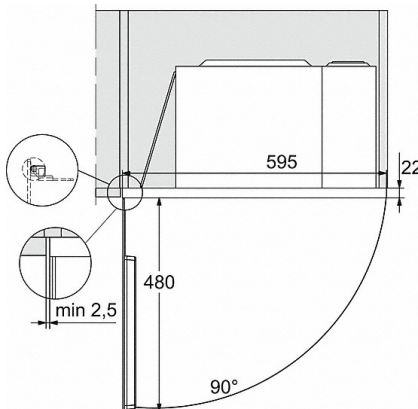

M 2234 SC

Built-in microwave oven
with sensor controls on the side for convenient operation.

M223xSC, installation drawings

- 1) Front view
- 2) Mains connection cable L=1,600 mm
- 3) No connection in this area

M223xSC, installation drawings

- 1) Front view
- 2) Mains connection cable L=1,600 mm
- 3) No connection in this area

M223xSC, installation drawings

M223xSC, installation drawings

M223xSC, installation drawing

M223xSC, AB45-9, installation drawing

M 2234 SC

Built-in microwave oven
with sensor controls on the side for convenient operation.

M223xSC, AB45-9, installation drawing

M223xSC, AB42-1, installation drawing