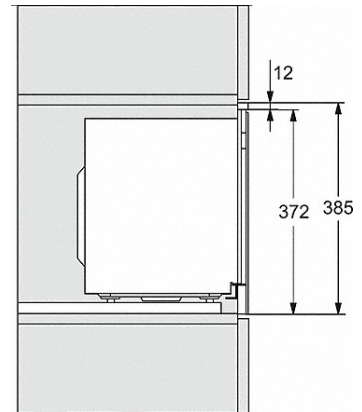

M223xSC, installation drawings

- 1) Front view
- 2) Mains connection cable L=1,600 mm
- 3) No connection in this area

M223xSC, installation drawings

M223xSC, installation drawings

M223xSC, installation drawing

M223xSC, AB45-9, installation drawing

M 2234 SC

Built-in microwave oven
with sensor controls on the side for convenient operation.

M223xSC, AB45-9, installation drawing

M223xSC, AB42-1, installation drawing

M223xSC, AB42-1, installation drawing

M223xSC, AB38-1, installation drawing

M223xSC, AB38-1, installation drawing

M223xSC, AB36, installation drawing

M 2234 SC

Built-in microwave oven
with sensor controls on the side for convenient operation.