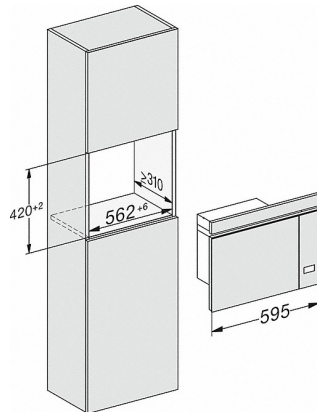

M223xSC, installation drawings

- 1) Front view
- 2) Mains connection cable L=1,600 mm
- 3) No connection in this area

M223xSC, installation drawings

M223xSC, installation drawings

M223xSC, installation drawing

M223xSC, AB45-9, installation drawing

M 2234 SC

Built-in microwave oven
with sensor controls on the side for convenient operation.

M223xSC, AB45-9, installation drawing

M223xSC, AB42-1, installation drawing

M223xSC, AB42-1, installation drawing

M223xSC, AB38-1, installation drawing

M223xSC, AB38-1, installation drawing

M223xSC, AB36, installation drawing

M 2234 SC

Built-in microwave oven
with sensor controls on the side for convenient operation.