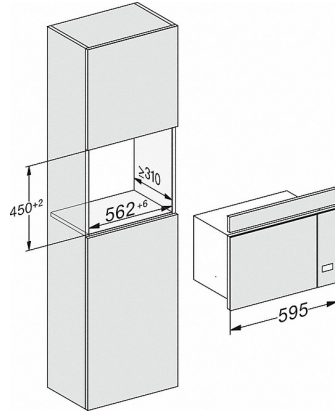

M 2234 SC

Built-in microwave oven
with sensor controls on the side for convenient operation.

M223xSC, installation drawings

- 1) Front view
- 2) Mains connection cable L=1,600 mm
- 3) No connection in this area

M223xSC, installation drawings

- 1) Front view
- 2) Mains connection cable L=1,600 mm
- 3) No connection in this area

M223xSC, installation drawings

M223xSC, installation drawings

M223xSC, installation drawing

M223xSC, AB45-9, installation drawing

M 2234 SC

Built-in microwave oven
with sensor controls on the side for convenient operation.

M223xSC, AB45-9, installation drawing

M223xSC, AB42-1, installation drawing