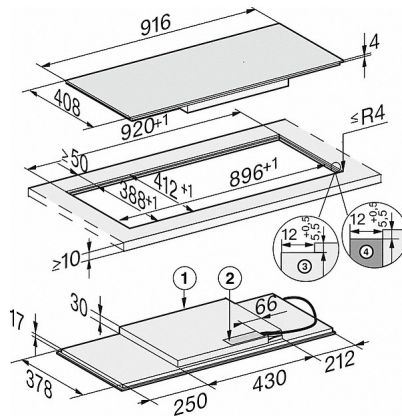

KM 7684 FL

Induction hob with onset controls

panorama design with two PowerFlex cooking areas for extra convenience.

Cleaning convenience	
Easy to clean ceramic glass	•
Wipe protection	•
Safety	
Safety switch-off	•
Lock function	•
System lock	•
Integrated cooling fan	•
Overheating protection	•
Residual heat indicator	•
Technical data	
Dimensions in mm (width)	916
Dimensions in mm (height)	51
Dimensions in mm (depth)	408
Casing height incl. connection box in mm	51
Cutout dimensions in mm (width) with surface-mounted installation	896
Cutout dimensions in mm (depth) with surface-mounted installation	388
Internal cutout dimensions in mm (width) with flush installation	896
Internal cutout dimensions in mm (depth) with flush installation	388
External cutout dimensions in mm (width) with flush installation	920
External cutout dimensions in mm (depth) with flush installation	412
Weight in kg	12
Total rated load in kW	7,300
Voltage in V	230
Frequency in Hz	50-60
Connection cable length in m	1,4
Standard accessories	
Mains cable	•

KM 7684 FL

Induction hob with onset controls

panorama design with two PowerFlex cooking areas for extra convenience.

KM 7684 FL - flush (installation drawings)

- 1) Front
- 2) Mains connection box with mains connection cable, L = 1440 mm, are enclosed loosely
- 3) Stepped cut-out natural stone worktop
- 4) Wood support 12 mm (not supplied)

KM 7684 FL - onset installation (installation drawings)

- 1) Front
- 2) Mains connection box with mains connection cable, L = 1440 mm