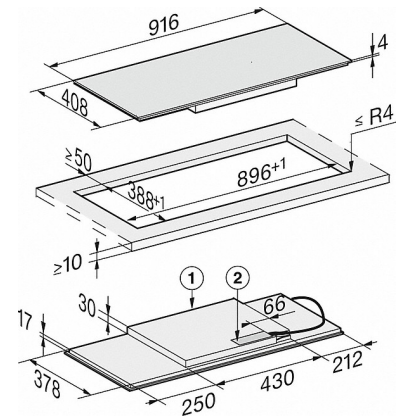

KM 7684 FL

Induction hob with onset controls

panorama design with two PowerFlex cooking areas for extra convenience.

Cleaning convenience	
Easy to clean ceramic glass	•
Wipe protection	•
Safety	
Safety switch-off	•
Lock function	•
System lock	•
Integrated cooling fan	•
Overheating protection	•
Residual heat indicator	•
Technical data	
Dimensions in mm (width)	916
Dimensions in mm (height)	51
Dimensions in mm (depth)	408
Casing height incl. connection box in mm	51
Cutout dimensions in mm (width) with surface-mounted installation	896
Cutout dimensions in mm (depth) with surface-mounted installation	388
Internal cutout dimensions in mm (width) with flush installation	896
Internal cutout dimensions in mm (depth) with flush installation	388
External cutout dimensions in mm (width) with flush installation	920
External cutout dimensions in mm (depth) with flush installation	412
Weight in kg	12
Total rated load in kW	7,300
Voltage in V	230
Frequency in Hz	50-60
Connection cable length in m	1,4
Standard accessories	
Mains cable	•

KM 7684 FL

Induction hob with onset controls

panorama design with two PowerFlex cooking areas for extra convenience.

KM 7684 FL - flush (installation drawings)

- 1) Front
- 2) Mains connection box with mains connection cable, L = 1440 mm, are enclosed loosely
- 3) Stepped cut-out natural stone worktop
- 4) Wood support 12 mm (not supplied)

KM 7684 FL - onset installation (installation drawings)

- 1) Front
- 2) Mains connection box with mains connection cable, L = 1440 mm