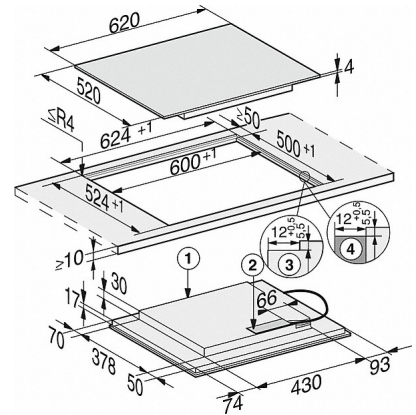

KM 7564 FL

Induction hob with onset controls
with 4 PowerFlex cooking areas for maximum power output

Cleaning convenience	
Easy to clean ceramic glass	•
Wipe protection	•
Safety	
Safety switch-off	•
Lock function	•
System lock	•
Integrated cooling fan	•
Overheating protection	•
Residual heat indicator	•
Technical data	
Dimensions in mm (width)	620
Dimensions in mm (height)	51
Dimensions in mm (depth)	520
Casing height incl. connection box in mm	51
Cutout dimensions in mm (width) with surface-mounted installation	600
Cutout dimensions in mm (depth) with surface-mounted installation	500
Internal cutout dimensions in mm (width) with flush installation	600
Internal cutout dimensions in mm (depth) with flush installation	500
External cutout dimensions in mm (width) with flush installation	624
External cutout dimensions in mm (depth) with flush installation	524
Weight in kg	11
Total rated load in kW	7,300
Voltage in V	230
Frequency in Hz	50-60
Connection cable length in m	1,4
Standard accessories	
Mains cable	•

KM 7564 FL

Induction hob with onset controls
with 4 PowerFlex cooking areas for maximum power output

KM 6329, KM 7564 (installation drawing)

- 1) Front
- 2) Mains connection box with mains connection cable, L = 1440 mm

KM 6329, KM 7564 flush (installation drawing)

- 1) Front
- 2) Mains connection box with mains connection cable, L = 1440 mm
- 3) Stepped cut-out stone worktops
- 4) Wooden frame 12 mm (supplied loose)