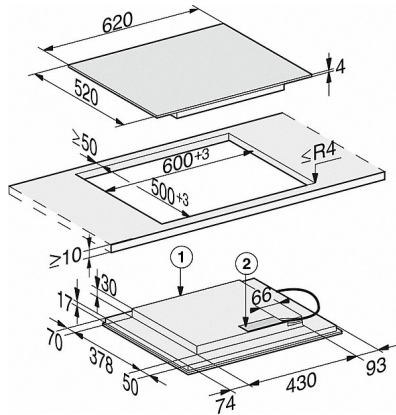

KM 7564 FL

Induction hob with onset controls
with 4 PowerFlex cooking areas for maximum power output

Cleaning convenience	
Easy to clean ceramic glass	•
Wipe protection	•
Safety	
Safety switch-off	•
Lock function	•
System lock	•
Integrated cooling fan	•
Overheating protection	•
Residual heat indicator	•
Technical data	
Dimensions in mm (width)	620
Dimensions in mm (height)	51
Dimensions in mm (depth)	520
Casing height incl. connection box in mm	51
Cutout dimensions in mm (width) with surface-mounted installation	600
Cutout dimensions in mm (depth) with surface-mounted installation	500
Internal cutout dimensions in mm (width) with flush installation	600
Internal cutout dimensions in mm (depth) with flush installation	500
External cutout dimensions in mm (width) with flush installation	624
External cutout dimensions in mm (depth) with flush installation	524
Weight in kg	11
Total rated load in kW	7,300
Voltage in V	230
Frequency in Hz	50-60
Connection cable length in m	1,4
Standard accessories	
Mains cable	•

KM 7564 FL

Induction hob with onset controls
with 4 PowerFlex cooking areas for maximum power output

KM 6329, KM 7564 (installation drawing)

- 1) Front
- 2) Mains connection box with mains connection cable, L = 1440 mm

KM 6329, KM 7564 flush (installation drawing)

- 1) Front
- 2) Mains connection box with mains connection cable, L = 1440 mm
- 3) Stepped cut-out stone worktops
- 4) Wooden frame 12 mm (supplied loose)