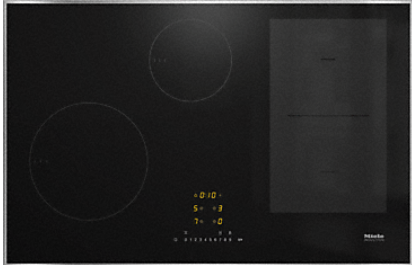

KM 7474 FR

Induction hob with onset controls
with PowerFlex cooking area for maximum power output

- Quick selection via numerical keybank – ComfortSelect
- 4 cooking zones incl. 1 high-power PowerFlex cooking area
- A width of 806mm with stainless steel frame for surface installation
- Shortest heating-up times - TwinBooster
- Communication with the hood - automatic function Con@ctivity

more information:
<http://www.miele.co.uk/domestic>

For further information please see next page...

KM 7474 FR

Induction hob with onset controls
with PowerFlex cooking area for maximum power output

Appliance networking	
Miele@home	•
WiFiConn@ct	•
Automatic function Con@ctivity 3.0	•
Cleaning convenience	
Easy to clean ceramic glass	•
Safety	
Safety switch-off	•
Lock function	•
System lock	•
Integrated cooling fan	•
Overheating protection	•
Residual heat indicator	•
Technical data	
Dimensions in mm (width)	806
Dimensions in mm (height)	52
Dimensions in mm (depth)	526
Casing height incl. connection box in mm	45
Cutout dimensions in mm (width) with surface-mounted installation	780
Cutout dimensions in mm (depth) with surface-mounted installation	500
Weight in kg	12
Total rated load in kW	7.3
Voltage in V	230
Connection cable length in m	1.4
Standard accessories	
Mains cable	•

KM 7474 FR

Induction hob with onset controls
with PowerFlex cooking area for maximum power output

KM 7474 FR (installation drawings)

1) Front, 2) Mains connection box with mains connection cable, L = 1440 mm