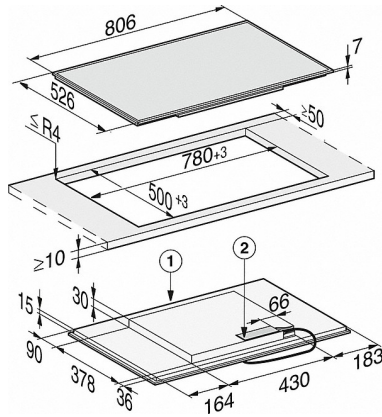

more information:
<http://www.miele.co.uk/domestic>

For further information please see next page...

KM 7474 FR

Induction hob with onset controls
with PowerFlex cooking area for maximum power output

Appliance networking	
Miele@home	•
WiFiConn@ct	•
Automatic function Con@ctivity 3.0	•
Cleaning convenience	
Easy to clean ceramic glass	•
Safety	
Safety switch-off	•
Lock function	•
System lock	•
Integrated cooling fan	•
Overheating protection	•
Residual heat indicator	•
Technical data	
Dimensions in mm (width)	806
Dimensions in mm (height)	52
Dimensions in mm (depth)	526
Casing height incl. connection box in mm	45
Cutout dimensions in mm (width) with surface-mounted installation	780
Cutout dimensions in mm (depth) with surface-mounted installation	500
Weight in kg	12
Total rated load in kW	7.3
Voltage in V	230
Connection cable length in m	1.4
Standard accessories	
Mains cable	•

KM 7474 FR

Induction hob with onset controls
with PowerFlex cooking area for maximum power output

KM 7474 FR (installation drawings)

1) Front, 2) Mains connection box with mains connection cable, L = 1440 mm