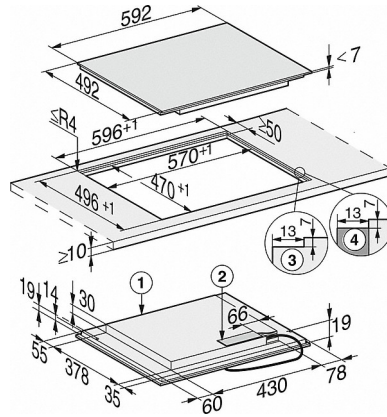

KM 7404 FX

Induction hob with onset controls
with PowerFlex cooking area for maximum power output

Appliance networking	
Miele@home	•
WiFiConn@ct	•
Automatic function Con@ctivity 3.0	•
Cleaning convenience	
Easy to clean ceramic glass	•
Safety	
Safety switch-off	•
Lock function	•
System lock	•
Integrated cooling fan	•
Overheating protection	•
Residual heat indicator	•
Technical data	
Dimensions in mm (width)	592
Dimensions in mm (height)	51
Dimensions in mm (depth)	492
Casing height incl. connection box in mm	51
Internal cutout dimensions in mm (width) with flush installation	570
Internal cutout dimensions in mm (depth) with flush installation	470
External cutout dimensions in mm (width) with flush installation	596
External cutout dimensions in mm (depth) with flush installation	496
Weight in kg	11
Total rated load in kW	7,300
Voltage in V	230
Frequency in Hz	50-60
Connection cable length in m	1,4
Standard accessories	
Mains cable	•

KM 7404 FX

Induction hob with onset controls
with PowerFlex cooking area for maximum power output

KM 7404 FX (installation drawing)

- 1) Front
- 2) Mains connection box. Mains connection cable L = 1440 mm
- 3) Stepped cut-out natural stone worktops
- 4) Wooden frame 13 mm (not includes)