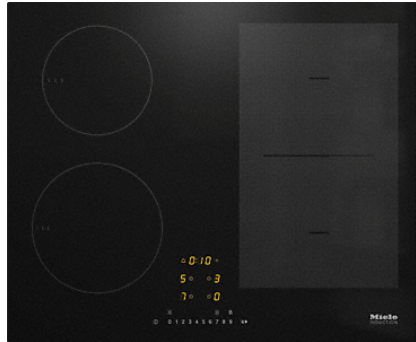

KM 7404 FX

Induction hob with onset controls
with PowerFlex cooking area for maximum power output

- Quick selection via numerical keybank – ComfortSelect
- 4 cooking zones incl. 1 high-power PowerFlex cooking area
- A width of 592mm for flush-fit installation
- Shortest heating-up times - TwinBooster
- Communication with the hood - automatic function Con@ctivity

KM 7404 FX

Induction hob with onset controls
with PowerFlex cooking area for maximum power output

Appliance networking	
Miele@home	•
WiFiConn@ct	•
Automatic function Con@ctivity 3.0	•
Cleaning convenience	
Easy to clean ceramic glass	•
Safety	
Safety switch-off	•
Lock function	•
System lock	•
Integrated cooling fan	•
Overheating protection	•
Residual heat indicator	•
Technical data	
Dimensions in mm (width)	592
Dimensions in mm (height)	51
Dimensions in mm (depth)	492
Casing height incl. connection box in mm	51
Internal cutout dimensions in mm (width) with flush installation	570
Internal cutout dimensions in mm (depth) with flush installation	470
External cutout dimensions in mm (width) with flush installation	596
External cutout dimensions in mm (depth) with flush installation	496
Weight in kg	11
Total rated load in kW	7,300
Voltage in V	230
Frequency in Hz	50-60
Connection cable length in m	1,4
Standard accessories	
Mains cable	•