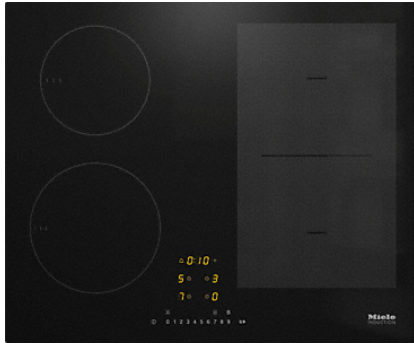

KM 7404 FX

Induction hob with onset controls
with PowerFlex cooking area for maximum power output

- Quick selection via numerical keybank – ComfortSelect
- 4 cooking zones incl. 1 high-power PowerFlex cooking area
- A width of 592mm for flush-fit installation
- Shortest heating-up times - TwinBooster
- Communication with the hood - automatic function Con@ctivity

KM 7404 FX

Induction hob with onset controls
with PowerFlex cooking area for maximum power output

Appliance networking	
Miele@home	•
WiFiConn@ct	•
Automatic function Con@ctivity 3.0	•
Cleaning convenience	
Easy to clean ceramic glass	•
Safety	
Safety switch-off	•
Lock function	•
System lock	•
Integrated cooling fan	•
Overheating protection	•
Residual heat indicator	•
Technical data	
Dimensions in mm (width)	592
Dimensions in mm (height)	51
Dimensions in mm (depth)	492
Casing height incl. connection box in mm	51
Internal cutout dimensions in mm (width) with flush installation	570
Internal cutout dimensions in mm (depth) with flush installation	470
External cutout dimensions in mm (width) with flush installation	596
External cutout dimensions in mm (depth) with flush installation	496
Weight in kg	11
Total rated load in kW	7,300
Voltage in V	230
Frequency in Hz	50-60
Connection cable length in m	1,4
Standard accessories	
Mains cable	•

KM 7404 FX

Induction hob with onset controls
with PowerFlex cooking area for maximum power output

KM 7404 FX (installation drawing)

- 1) Front
- 2) Mains connection box. Mains connection cable L = 1440 mm
- 3) Stepped cut-out natural stone worktops
- 4) Wooden frame 13 mm (not includes)