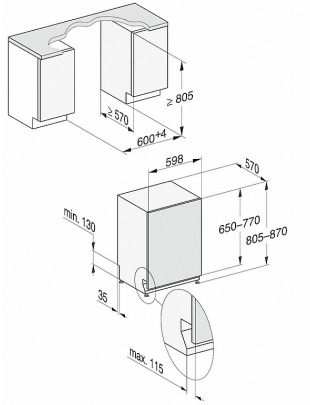

## G 7360 SCVi AutoDos

Fully integrated dishwashers

with automatic dispensing thanks to AutoDos with integrated PowerDisk.

<b>Dishwashing options</b>	
IntenseZone	•
Express	•
AutoDos	•
extra clean	•
extra dry	•
<b>Basket design</b>	
Cutlery loading	3D MultiFlex tray
FlexCare glass holder	2
FlexCare cup rack	1
Basket design	ExtraComfort
Number of place settings	14
<b>Appliance networking</b>	
Miele@home	•
MobileControl	•
WiFiConn@ct	•
ShopConn@ct	•
AutoStart function	•
RemoteService	•
<b>Safety</b>	
Waterproof system	•
Filter indicator light	•
<b>Technical data</b>	
Niche width in mm	600
Niche height in mm	805
Niche depth in mm	570
Appliance width in mm	598
Appliance height in mm	805
Appliance depth in mm	570
Depth with door open in cm	116,5
Net weight in kg	48,0
Total rated load in kW	2,0
Voltage in V	230
Fuse rating in A	10
Number of phases	1
Electrical frequency standard	50
Length of water inlet hose in m	1,50
Length of water drain hose in m	1,50
Length of supply lead in m	1,70
Min. - max. front panel weight in kg	4,0
[can be retrofitted by Service]	7,0

G 7360 SCVi AutoDos

Fully integrated dishwashers

with automatic dispensing thanks to AutoDos with integrated PowerDisk.

G7000, fully integrated dishwasher, 60cm (installation drawing)

- 1) Plinth height 35-155 mm
- 2) Plinth height 100-220 mm
- 3) Appliance height max. 930 mm with plinth height conversion kit (Mat.-Nr. 6.394.761)

G7000, fully integrated dishwasher, 60cm (installation drawing)