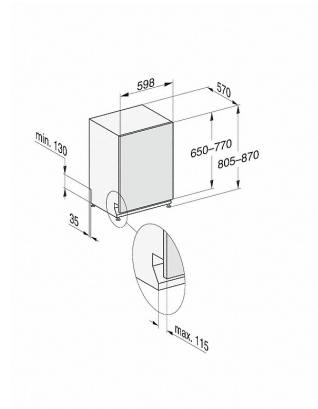

## G 7360 SCVi AutoDos

Fully integrated dishwashers

with automatic dispensing thanks to AutoDos with integrated PowerDisk.

<b>Dishwashing options</b>	
IntenseZone	•
Express	•
AutoDos	•
extra clean	•
extra dry	•
<b>Basket design</b>	
Cutlery loading	3D MultiFlex tray
FlexCare glass holder	2
FlexCare cup rack	1
Basket design	ExtraComfort
Number of place settings	14
<b>Appliance networking</b>	
Miele@home	•
MobileControl	•
WiFiConn@ct	•
ShopConn@ct	•
AutoStart function	•
RemoteService	•
<b>Safety</b>	
Waterproof system	•
Filter indicator light	•
<b>Technical data</b>	
Niche width in mm	600
Niche height in mm	805
Niche depth in mm	570
Appliance width in mm	598
Appliance height in mm	805
Appliance depth in mm	570
Depth with door open in cm	116,5
Net weight in kg	48,0
Total rated load in kW	2,0
Voltage in V	230
Fuse rating in A	10
Number of phases	1
Electrical frequency standard	50
Length of water inlet hose in m	1,50
Length of water drain hose in m	1,50
Length of supply lead in m	1,70
Min. - max. front panel weight in kg	4,0
[can be retrofitted by Service]	7,0

G 7360 SCVi AutoDos

Fully integrated dishwashers

with automatic dispensing thanks to AutoDos with integrated PowerDisk.

G7000, fully integrated dishwasher, 60cm (installation drawing)

- 1) Plinth height 35-155 mm
- 2) Plinth height 100-220 mm
- 3) Appliance height max. 930 mm with plinth height conversion kit (Mat.-Nr. 6.394.761)

G7000, fully integrated dishwasher, 60cm (installation drawing)