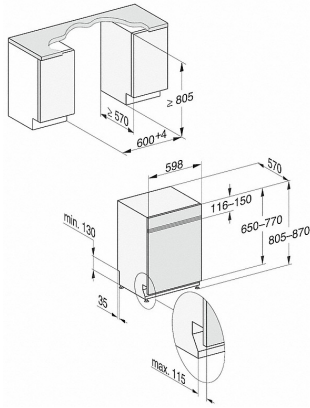

## G 7310 C SCi AutoDos

Semi-integrated dishwasher  
with automatic dispensing thanks to AutoDos with integrated PowerDisk.

<b>Dishwashing options</b>	
IntenseZone	•
Express	•
AutoDos	•
extra clean	•
extra dry	•
<b>Basket design</b>	
Cutlery loading	3D MultiFlex tray C
Chopstick holders	•
FlexCare glass holder	2
FlexCare cup rack	1
Basket design	ExtraComfort C
Number of place settings	14
<b>Appliance networking</b>	
Miele@home	•
MobileControl	•
WiFiConn@ct	•
ShopConn@ct	•
AutoStart function	•
RemoteService	•
<b>Safety</b>	
Waterproof system	•
Filter indicator light	•
Safety lock	•
<b>Technical data</b>	
Niche width in mm	600
Niche height in mm	805
Niche depth in mm	570
Appliance width in mm	598
Appliance height in mm	805
Appliance depth in mm	570
Depth with door open in cm	116,5
Net weight in kg	49,2
Total rated load in kW	2,0
Voltage in V	230
Fuse rating in A	10
Number of phases	1
Electrical frequency standard	50
Length of water inlet hose in m	1,50
Length of water drain hose in m	1,50
Length of supply lead in m	1,80
Min. - max. front panel weight in kg	3,0
[can be retrofitted by Service]	8,0

## G 7310 C SCi AutoDos

Semi-integrated dishwasher  
with automatic dispensing thanks to AutoDos with integrated PowerDisk.

G7000, integrated dishwasher, 60cm (installation drawing)

- 1) Plinth height 35-155 mm
- 2) Plinth height 100-220 mm
- 3) Appliance height max. 930 mm with plinth height conversion kit (Mat.-Nr. 6.394.761)