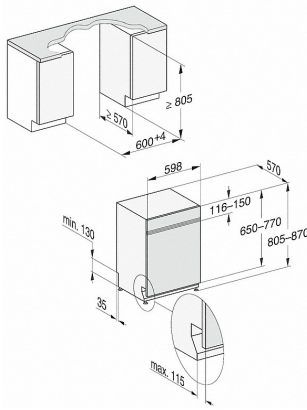

G 7100 SCi

Semi-integrated dishwasher
with 3D MultiFlex tray for maximum convenience.

Dishwashing options	
IntenseZone	•
Express	•
extra clean	•
extra dry	•
Basket design	
Cutlery loading	3D MultiFlex tray
FlexCare glass holder	2
FlexCare cup rack	1
Basket design	ExtraComfort
Number of place settings	14
Safety	
Waterproof system	•
Filter indicator light	•
Safety lock	•
Technical data	
Niche width in mm	600
Niche height in mm	805
Niche depth in mm	570
Appliance width in mm	598
Appliance height in mm	805
Appliance depth in mm	570
Depth with door open in cm	116.5
Net weight in kg	47.2
Total rated load in kW	2.0
Voltage in V	230
Fuse rating in A	10
Number of phases	1
Length of water inlet hose in m	1.50
Length of water drain hose in m	1.50
Length of supply lead in m	1.80
Min. - max. front panel weight in kg	3.0
[can be retrofitted by Service]	10.0

G 7100 SCi

Semi-integrated dishwasher
with 3D MultiFlex tray for maximum convenience.

G7000, integrated dishwasher, 60cm (installation drawing)

G7000, integrated dishwasher, 60cm (installation drawing)

- 1) Plinth height 35-155 mm
- 2) Plinth height 100-220 mm
- 3) Appliance height max. 930 mm with plinth height conversion kit (Mat.-Nr. 6.394.761)