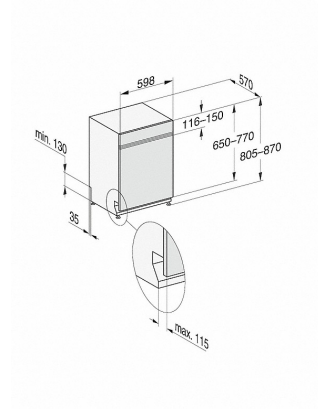

G 7100 SCi

Semi-integrated dishwasher
with 3D MultiFlex tray for maximum convenience.

Dishwashing options	
IntenseZone	•
Express	•
extra clean	•
extra dry	•
Basket design	
Cutlery loading	3D MultiFlex tray
FlexCare glass holder	2
FlexCare cup rack	1
Basket design	ExtraComfort
Number of place settings	14
Safety	
Waterproof system	•
Filter indicator light	•
Safety lock	•
Technical data	
Niche width in mm	600
Niche height in mm	805
Niche depth in mm	570
Appliance width in mm	598
Appliance height in mm	805
Appliance depth in mm	570
Depth with door open in cm	116.5
Net weight in kg	47.2
Total rated load in kW	2.0
Voltage in V	230
Fuse rating in A	10
Number of phases	1
Length of water inlet hose in m	1.50
Length of water drain hose in m	1.50
Length of supply lead in m	1.80
Min. - max. front panel weight in kg	3.0
[can be retrofitted by Service]	10.0

G 7100 SCi

Semi-integrated dishwasher
with 3D MultiFlex tray for maximum convenience.

G7000, integrated dishwasher, 60cm (installation drawing)

G7000, integrated dishwasher, 60cm (installation drawing)

- 1) Plinth height 35-155 mm
- 2) Plinth height 100-220 mm
- 3) Appliance height max. 930 mm with plinth height conversion kit (Mat.-Nr. 6.394.761)