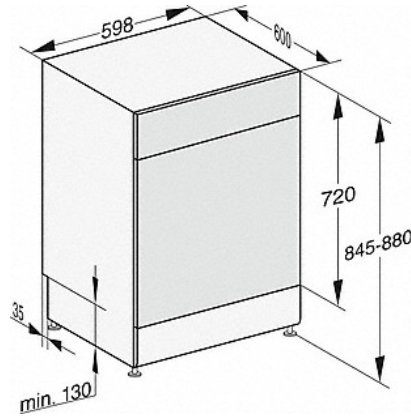

more information:
<http://www.miele.co.uk/domestic>

For further information please see next page...

G 7100 SC

Freestanding dishwashers
with 3D MultiFlex tray for maximum convenience.

Dishwashing options	
IntenseZone	•
Express	•
extra clean	•
extra dry	•
Basket design	
Cutlery loading	3D MultiFlex tray
FlexCare glass holder	2
FlexCare cup rack	1
Basket design	ExtraComfort
Number of place settings	14
Safety	
Waterproof system	•
Filter indicator light	•
Safety lock	•
Technical data	
Niche width in mm	600
Niche height in mm	845
Niche depth in mm	600
Appliance width in mm	598
Appliance height in mm	845
Appliance depth in mm	600
Depth with door open in cm	119.5
Net weight in kg	56.0
Total rated load in kW	2.0
Voltage in V	230
Fuse rating in A	10
Number of phases	1
Length of water inlet hose in m	1.50
Length of water drain hose in m	1.50
Length of supply lead in m	1.80

G 7100 SC

Freestanding dishwashers
with 3D MultiFlex tray for maximum convenience.

G7000, free standing dishwasher, 60cm (installation drawing)