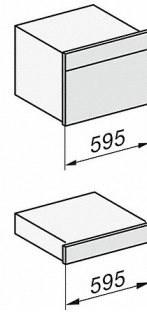

EVS 7010

Handleless built-in vacuum drawer, 14 cm high
for professional vacuum packing of food.

Technical data	
Appliance width in mm	595
Appliance height in mm	141
Appliance depth in mm	570
Useable interior height in mm	80
Total rated load in kW	0,3
Voltage in V	230
Frequency in Hz	50-60
Fuse rating in A	10
Number of phases	1
Mains cable with plug	•
Length of supply lead in m	1,8
Standard accessories	
Adapter for vacuum sealing container	1
Vacuum sealing bag support	1
Vacuum sealing bags	•
Vacuum-sealing bags, 180 x 280 mm	50
Vacuum-sealing bags, 240 x 350 mm	50

EVS 7010

Handleless built-in vacuum drawer, 14 cm high for professional vacuum packing of food.

ESW7x10, installation drawings

ESW7x10, EVS7010, DG7x4x, DGM7x4x installation drawings

A) 22 mm glass, 23,3 mm stainless steel