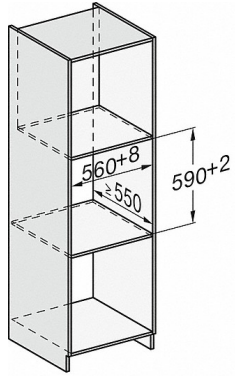

EVS 7010

Handleless built-in vacuum drawer, 14 cm high
for professional vacuum packing of food.

Technical data	
Appliance width in mm	595
Appliance height in mm	141
Appliance depth in mm	570
Useable interior height in mm	80
Total rated load in kW	0,3
Voltage in V	230
Frequency in Hz	50-60
Fuse rating in A	10
Number of phases	1
Mains cable with plug	•
Length of supply lead in m	1,8
Standard accessories	
Adapter for vacuum sealing container	1
Vacuum sealing bag support	1
Vacuum sealing bags	•
Vacuum-sealing bags, 180 x 280 mm	50
Vacuum-sealing bags, 240 x 350 mm	50

EVS 7010

Handleless built-in vacuum drawer, 14 cm high for professional vacuum packing of food.

ESW7x10, installation drawings

ESW7x10, EVS7010, DG7x4x, DGM7x4x installation drawings

A) 22 mm glass, 23,3 mm stainless steel