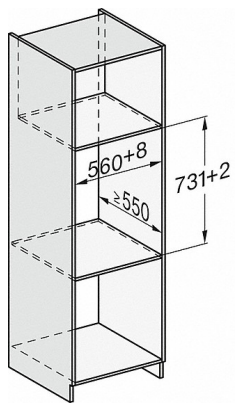

EVS 7010

Handleless built-in vacuum drawer, 14 cm high
for professional vacuum packing of food.

Technical data	
Appliance width in mm	595
Appliance height in mm	141
Appliance depth in mm	570
Useable interior height in mm	80
Total rated load in kW	0,3
Voltage in V	230
Frequency in Hz	50-60
Fuse rating in A	10
Number of phases	1
Mains cable with plug	•
Length of supply lead in m	1,8
Standard accessories	
Adapter for vacuum sealing container	1
Vacuum sealing bag support	1
Vacuum sealing bags	•
Vacuum-sealing bags, 180 x 280 mm	50
Vacuum-sealing bags, 240 x 350 mm	50

EVS 7010

Handleless built-in vacuum drawer, 14 cm high for professional vacuum packing of food.

ESW7x10, installation drawings

ESW7x10, EVS7010, DG7x4x, DGM7x4x installation drawings

A) 22 mm glass, 23,3 mm stainless steel

ESW7x10, EVS 7010 installation drawings

ESW7x10, installation drawings

EVS7x10, installation drawings

1) Countertop overhang ≤ 29mm