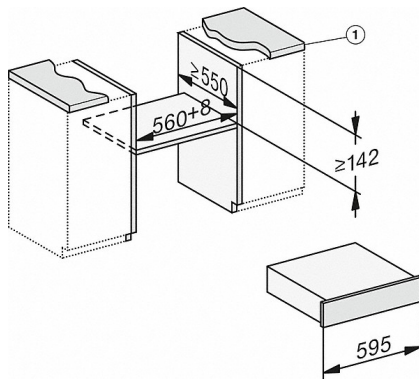

EVS 7010

Handleless built-in vacuum drawer, 14 cm high
for professional vacuum packing of food.

Technical data	
Appliance width in mm	595
Appliance height in mm	141
Appliance depth in mm	570
Useable interior height in mm	80
Total rated load in kW	0,3
Voltage in V	230
Frequency in Hz	50-60
Fuse rating in A	10
Number of phases	1
Mains cable with plug	•
Length of supply lead in m	1,8
Standard accessories	
Adapter for vacuum sealing container	1
Vacuum sealing bag support	1
Vacuum sealing bags	•
Vacuum-sealing bags, 180 x 280 mm	50
Vacuum-sealing bags, 240 x 350 mm	50

EVS 7010

Handleless built-in vacuum drawer, 14 cm high for professional vacuum packing of food.

ESW7x10, installation drawings

ESW7x10, EVS7010, DG7x4x, DGM7x4x installation drawings

A) 22 mm glass, 23,3 mm stainless steel

ESW7x10, EVS 7010 installation drawings

ESW7x10, installation drawings

EVS7x10, installation drawings

1) Countertop overhang ≤ 29mm