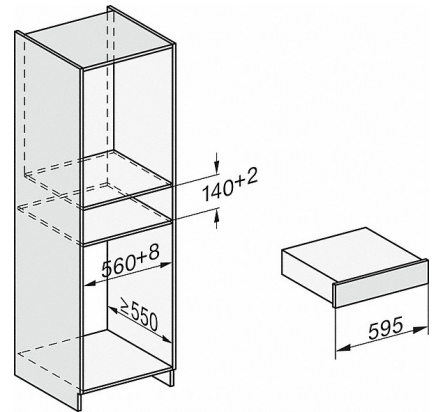

EVS 7010

Handleless built-in vacuum drawer, 14 cm high
for professional vacuum packing of food.

Technical data	
Appliance width in mm	595
Appliance height in mm	141
Appliance depth in mm	570
Useable interior height in mm	80
Total rated load in kW	0,3
Voltage in V	230
Frequency in Hz	50-60
Fuse rating in A	10
Number of phases	1
Mains cable with plug	•
Length of supply lead in m	1,8
Standard accessories	
Adapter for vacuum sealing container	1
Vacuum sealing bag support	1
Vacuum sealing bags	•
Vacuum-sealing bags, 180 x 280 mm	50
Vacuum-sealing bags, 240 x 350 mm	50

EVS 7010

Handleless built-in vacuum drawer, 14 cm high for professional vacuum packing of food.

ESW7x10, installation drawings

ESW7x10, EVS7010, DG7x4x, DGM7x4x installation drawings

A) 22 mm glass, 23,3 mm stainless steel

ESW7x10, EVS 7010 installation drawings

ESW7x10, installation drawings

EVS7x10, installation drawings

1) Countertop overhang ≤ 29mm