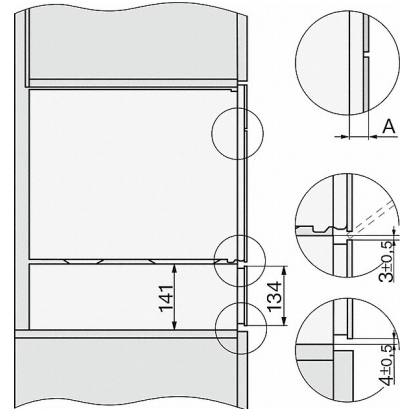

EVS 7010

Handleless built-in vacuum drawer, 14 cm high
for professional vacuum packing of food.

Technical data	
Appliance width in mm	595
Appliance height in mm	141
Appliance depth in mm	570
Useable interior height in mm	80
Total rated load in kW	0,3
Voltage in V	230
Frequency in Hz	50-60
Fuse rating in A	10
Number of phases	1
Mains cable with plug	•
Length of supply lead in m	1,8
Standard accessories	
Adapter for vacuum sealing container	1
Vacuum sealing bag support	1
Vacuum sealing bags	•
Vacuum-sealing bags, 180 x 280 mm	50
Vacuum-sealing bags, 240 x 350 mm	50

EVS 7010

Handleless built-in vacuum drawer, 14 cm high for professional vacuum packing of food.

ESW7x10, installation drawings

ESW7x10, EVS7010, DG7x4x, DGM7x4x installation drawings

A) 22 mm glass, 23,3 mm stainless steel

ESW7x10, EVS 7010 installation drawings

ESW7x10, installation drawings

EVS7x10, installation drawings

1) Countertop overhang ≤ 29mm