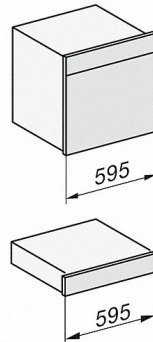

EVS 7010

Handleless built-in vacuum drawer, 14 cm high
for professional vacuum packing of food.

Technical data	
Appliance width in mm	595
Appliance height in mm	141
Appliance depth in mm	570
Useable interior height in mm	80
Total rated load in kW	0,3
Voltage in V	230
Frequency in Hz	50-60
Fuse rating in A	10
Number of phases	1
Mains cable with plug	•
Length of supply lead in m	1,8
Standard accessories	
Adapter for vacuum sealing container	1
Vacuum sealing bag support	1
Vacuum sealing bags	•
Vacuum-sealing bags, 180 x 280 mm	50
Vacuum-sealing bags, 240 x 350 mm	50

EVS 7010

Handleless built-in vacuum drawer, 14 cm high for professional vacuum packing of food.

ESW7x10, installation drawings

ESW7x10, EVS7010, DG7x4x, DGM7x4x installation drawings

A) 22 mm glass, 23,3 mm stainless steel

ESW7x10, EVS 7010 installation drawings

ESW7x10, installation drawings

EVS7x10, installation drawings

1) Countertop overhang ≤ 29mm