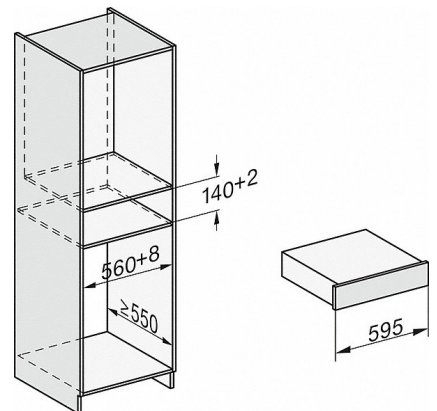

EVS 7010

Handleless built-in vacuum drawer, 14 cm high
for professional vacuum packing of food.

Technical data	
Appliance width in mm	595
Appliance height in mm	141
Appliance depth in mm	570
Useable interior height in mm	80
Total rated load in kW	0,3
Voltage in V	230
Frequency in Hz	50-60
Fuse rating in A	10
Number of phases	1
Mains cable with plug	•
Length of supply lead in m	1,8
Standard accessories	
Adapter for vacuum sealing container	1
Vacuum sealing bag support	1
Vacuum sealing bags	•
Vacuum-sealing bags, 180 x 280 mm	50
Vacuum-sealing bags, 240 x 350 mm	50

EVS 7010

Handleless built-in vacuum drawer, 14 cm high for professional vacuum packing of food.

ESW7x10, installation drawings

ESW7x10, EVS7010, DG7x4x, DGM7x4x installation drawings

A) 22 mm glass, 23,3 mm stainless steel

ESW7x10, EVS 7010 installation drawings

ESW7x10, installation drawings

EVS7x10, installation drawings

1) Countertop overhang ≤ 29mm