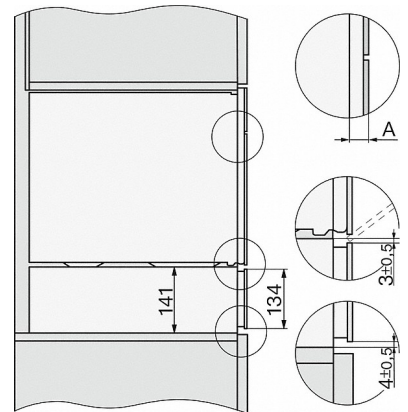

EVS 7010

Handleless built-in vacuum drawer, 14 cm high
for professional vacuum packing of food.

Technical data	
Appliance width in mm	595
Appliance height in mm	141
Appliance depth in mm	570
Useable interior height in mm	80
Total rated load in kW	0,3
Voltage in V	230
Frequency in Hz	50-60
Fuse rating in A	10
Number of phases	1
Mains cable with plug	•
Length of supply lead in m	1,8
Standard accessories	
Adapter for vacuum sealing container	1
Vacuum sealing bag support	1
Vacuum sealing bags	•
Vacuum-sealing bags, 180 x 280 mm	50
Vacuum-sealing bags, 240 x 350 mm	50

EVS 7010

Handleless built-in vacuum drawer, 14 cm high for professional vacuum packing of food.

ESW7x10, installation drawings

ESW7x10, EVS7010, DG7x4x, DGM7x4x installation drawings

A) 22 mm glass, 23,3 mm stainless steel

ESW7x10, EVS 7010 installation drawings

ESW7x10, installation drawings

EVS7x10, installation drawings

1) Countertop overhang ≤ 29mm