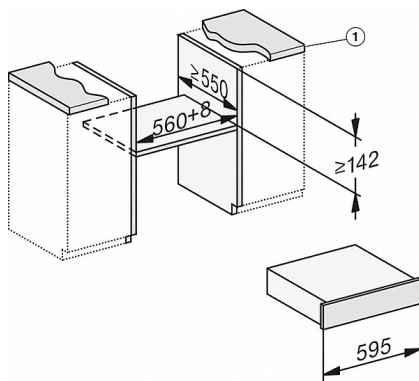

EVS 7010

Handleless built-in vacuum drawer, 14 cm high
for professional vacuum packing of food.

Technical data	
Appliance width in mm	595
Appliance height in mm	141
Appliance depth in mm	570
Useable interior height in mm	80
Total rated load in kW	0,3
Voltage in V	230
Frequency in Hz	50-60
Fuse rating in A	10
Number of phases	1
Mains cable with plug	•
Length of supply lead in m	1,8
Standard accessories	
Adapter for vacuum sealing container	1
Vacuum sealing bag support	1
Vacuum sealing bags	•
Vacuum-sealing bags, 180 x 280 mm	50
Vacuum-sealing bags, 240 x 350 mm	50

EVS 7010

Handleless built-in vacuum drawer, 14 cm high for professional vacuum packing of food.

ESW7x10, installation drawings

ESW7x10, EVS7010, DG7x4x, DGM7x4x installation drawings

A) 22 mm glass, 23,3 mm stainless steel

ESW7x10, EVS 7010 installation drawings

ESW7x10, installation drawings

EVS7x10, installation drawings

1) Countertop overhang ≤ 29mm