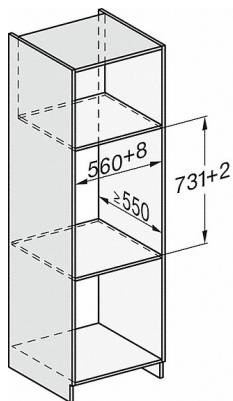

EVS 7010

Handleless built-in vacuum drawer, 14 cm high
for professional vacuum packing of food.

Technical data	
Appliance width in mm	595
Appliance height in mm	141
Appliance depth in mm	570
Useable interior height in mm	80
Total rated load in kW	0,3
Voltage in V	230
Frequency in Hz	50-60
Fuse rating in A	10
Number of phases	1
Mains cable with plug	•
Length of supply lead in m	1,8
Standard accessories	
Adapter for vacuum sealing container	1
Vacuum sealing bag support	1
Vacuum sealing bags	•
Vacuum-sealing bags, 180 x 280 mm	50
Vacuum-sealing bags, 240 x 350 mm	50

EVS 7010

Handleless built-in vacuum drawer, 14 cm high for professional vacuum packing of food.

ESW7x10, installation drawings

ESW7x10, EVS7010, DG7x4x, DGM7x4x installation drawings

A) 22 mm glass, 23,3 mm stainless steel

ESW7x10, EVS 7010 installation drawings

ESW7x10, installation drawings

EVS7x10, installation drawings

1) Countertop overhang ≤ 29mm