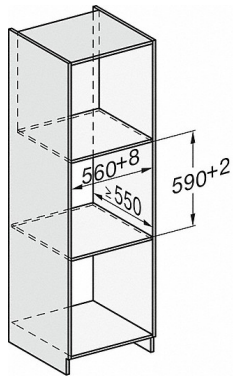

EVS 7010

Handleless built-in vacuum drawer, 14 cm high
for professional vacuum packing of food.

Technical data	
Appliance width in mm	595
Appliance height in mm	141
Appliance depth in mm	570
Useable interior height in mm	80
Total rated load in kW	0,3
Voltage in V	230
Frequency in Hz	50-60
Fuse rating in A	10
Number of phases	1
Mains cable with plug	•
Length of supply lead in m	1,8
Standard accessories	
Adapter for vacuum sealing container	1
Vacuum sealing bag support	1
Vacuum sealing bags	•
Vacuum-sealing bags, 180 x 280 mm	50
Vacuum-sealing bags, 240 x 350 mm	50

EVS 7010

Handleless built-in vacuum drawer, 14 cm high for professional vacuum packing of food.

ESW7x10, installation drawings

ESW7x10, EVS7010, DG7x4x, DGM7x4x installation drawings

A) 22 mm glass, 23,3 mm stainless steel

ESW7x10, EVS 7010 installation drawings

ESW7x10, installation drawings

EVS7x10, installation drawings

1) Countertop overhang ≤ 29mm