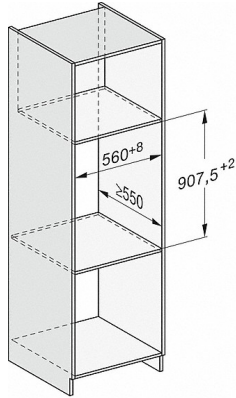

ESW 7030

Handleless Gourmet warming drawer, 32 cm high for 90 cm high niche for preheating crockery, keeping food warm and low temperature cooking.

- The ultimate in enjoyment – low temperature cooking
- Always at the right temperature – four operating modes
- Convenient and easy – Touch control
- Push2open – opening the drawer couldn't be easier
- Better safe than sorry – timer with automatic switch-off

EAN: 4002516238744 / article number: 30703020F / material number: 11293670

Model and design	
Gourmet warming drawer	•
PureLine	•
VitroLine	•
ArtLine	•
Handleless	•
Colour	Obsidian black
Convenience features	
Pre-heating crockery	•
Keeping food warm	•
Perfect cooking results at low temperature	•
Operating modes	
Cup warming	•
Plate warming	•
Keeping food warm	•
Low temperature cooking	•
User convenience	
Capacity	12 place settings
Push2open mechanism	•
Fully telescopic runners for easy loading and unloading	•
Control panel with sensor controls	•
Control panel with symbols	•
Stop programming/Timer function	•
Sabbath programme	•
Cleaning convenience	
Flush control panel	•
Appliance networking	
MobileControl	•
Safety	
Cool front	•
Anti-slip mat	•
Safety switch-off	•
Technical data	
Appliance width in mm	595
Appliance height in mm	317
Appliance depth in mm	570
Useable interior height in mm	230
Total rated load in kW	0,7
Voltage in V	230
Frequency in Hz	50-60
Fuse rating in A	16
Number of phases	1
Mains cable with plug	•
Length of supply lead in m	2,0
Standard accessories	
Anti-slip mat	1
Rack for increased capacity	1

ESW 7030

Handleless Gourmet warming drawer, 32 cm high for 90 cm high niche for preheating crockery, keeping food warm and low temperature cooking.

ESW7030, installation drawings

ESW7030, installation drawings

A) 22 mm glass, 23,3 mm stainless steel