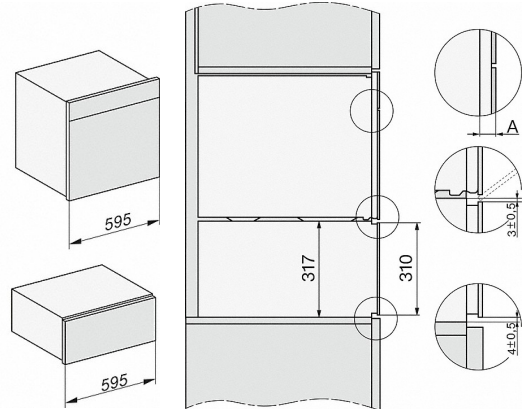

ESW 7030

Handleless Gourmet warming drawer, 32 cm high for 90 cm high niche for preheating crockery, keeping food warm and low temperature cooking.

- The ultimate in enjoyment – low temperature cooking
- Always at the right temperature – four operating modes
- Convenient and easy – Touch control
- Push2open – opening the drawer couldn't be easier
- Better safe than sorry – timer with automatic switch-off

EAN: 4002516238744 / article number: 30703020F / material number: 11293670

Model and design	
Gourmet warming drawer	•
PureLine	•
VitroLine	•
ArtLine	•
Handleless	•
Colour	Obsidian black
Convenience features	
Pre-heating crockery	•
Keeping food warm	•
Perfect cooking results at low temperature	•
Operating modes	
Cup warming	•
Plate warming	•
Keeping food warm	•
Low temperature cooking	•
User convenience	
Capacity	12 place settings
Push2open mechanism	•
Fully telescopic runners for easy loading and unloading	•
Control panel with sensor controls	•
Control panel with symbols	•
Stop programming/Timer function	•
Sabbath programme	•
Cleaning convenience	
Flush control panel	•
Appliance networking	
MobileControl	•
Safety	
Cool front	•
Anti-slip mat	•
Safety switch-off	•
Technical data	
Appliance width in mm	595
Appliance height in mm	317
Appliance depth in mm	570
Useable interior height in mm	230
Total rated load in kW	0,7
Voltage in V	230
Frequency in Hz	50-60
Fuse rating in A	16
Number of phases	1
Mains cable with plug	•
Length of supply lead in m	2,0
Standard accessories	
Anti-slip mat	1
Rack for increased capacity	1

ESW 7030

Handleless Gourmet warming drawer, 32 cm high for 90 cm high niche for preheating crockery, keeping food warm and low temperature cooking.

ESW7030, installation drawings

ESW7030, installation drawings

A) 22 mm glass, 23,3 mm stainless steel