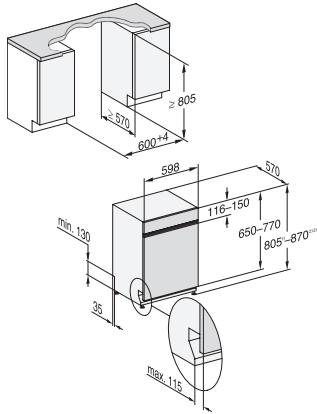

G 7604 C SCi AutoDos
Semi-integrated dishwasher
with automatic dispensing thanks to AutoDos with integrated PowerDisk.

EAN: 4002516801450 / Material number: 12583370 /
Old Material Number: 21760457SG

Appliance care	•
Rinse out salt	•
Dishwashing options	
AutoDos	•
BottleClean	•
Quick	•
IntenseZone	•
Extra Clean	•
Extra dry	•
Basket design	
Cutlery loading	3D MultiFlex tray C
Chopstick holders	•
FlexCare glass holder	3
FlexCare cup rack	1
Basket design	ExtraComfort C
MultiClip	•
FlexCare Glass & Bottle	•
Safety	
Waterproof system	•
Filter indicator light	•
Safety lock	•
System lock	•
Technical data	
Niche width minimal in mm	600
Niche width max in mm	600
Niche height minimal in mm	805
Niche height maximal in mm	870
Niche depth in mm	570
Appliance width in mm	598
Appliance height in mm	805
Appliance depth in mm	570
Depth with door open in cm	116,5
Net weight in kg	49,2
Total rated load in kW	2,00
Voltage in V	230
Fuse rating in A	10
Number of phases	1
Electrical frequency standard	50
Length of water inlet hose in cm	1,50
Length of water drain hose in cm	1,50
Length of supply lead in m	1,80
Min. front panel weight in kg	3,0
Max. front panel weight in kg	11,0
[can be retrofitted by Service to min.]	8,0
[can be retrofitted by Service to max.]	17,0
Accessories included	
1 x PowerDisk	•
Voucher for 6 x PowerDisk	•

G7000, integrated dishwasher, 60cm (installation drawing)

1) Plinth height 35-155 mm, 2) Plinth height 100-220 mm, 3) Appliance height max. 930 mm with plinth height conversion kit (Mat.-Nr. 6.394.761)