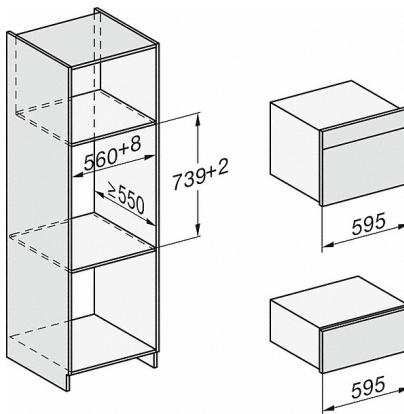

DG 7240

Built-in steam oven

for healthy cooking with automatic programmes and networking.

Safety	
Appliance cooling system and touch-cool fronts	•
Safety switch-off	•
System lock	•
Vapour cooling system	•
Sensor lock	•
Accessory drawer	
Capacity	40
Technical data	
L – Oven compartment	•
Oven compartment volume in l	40
No. of shelf levels	4
Door hinge	Bottom
Niche depth in mm	550
Appliance width in mm	595
Appliance height in mm	455
Appliance depth in mm	569
Weight in kg	25,8
Total rated load in kW	3,6
Voltage in V	230
Frequency in Hz	50-60
Number of phases	1
Mains cable with plug	•
Length of supply lead in m	2,0
Standard accessories	
Solid stainless steel cooking containers	1
Perforated stainless steel cooking container	2
Wire rack	1
Condensate tray	1
Descaling tablets	2

- 1) 400 mm
- 2) 360 mm
- 3) 47 mm
- 4) 24 mm
- 5) 31,8 mm

DG7x40, DGC7x4x, DGC7x6x, DG7635, DGM7x4x, DO7, H2860B/BP, H240BM, H7x40BM, H7x4xB/BP, H7x6xB/BP, installation drawings

- 1) 400 mm
- 2) 360 mm
- 3) 47 mm
- 4) 27 mm
- 5) 32,5 mm