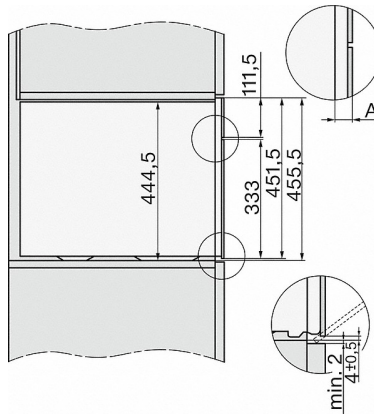

- 1) 400 mm
- 2) 360 mm
- 3) 47 mm
- 4) 24 mm
- 5) 31,8 mm

DG7x40, DGC7x4x, DGC7x6x, DG7635, DGM7x4x, DO7, H2860B/BP, H240BM, H7x40BM, H7x4xB/BP, H7x6xB/BP, installation drawings

- 1) 400 mm
- 2) 360 mm
- 3) 47 mm
- 4) 27 mm
- 5) 32,5 mm

A) 22 mm glass, 23,3 mm stainless steel

DG7xxx, DGM7xxx, installation drawings

DG7x4x, DGM7x4x, DGC7x4x, DGC7x4x installation drawings

DG7xxx, DGM7xxx, installation drawings

DG7x4x, DGM7x4x, installation drawings

DG 7240

Built-in steam oven

for healthy cooking with automatic programmes and networking.

DG7x4x, DGM7x4x, DG7x4x-55, DGM7x4x-55, installation drawings

A 22 mm glass
23,3 mm metal