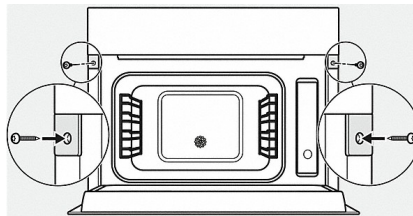

DG7xxx, DGM7xxx, installation drawings