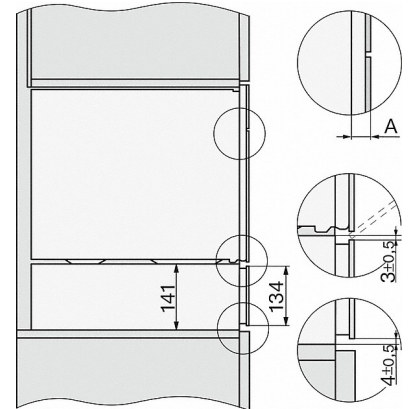

DG 7240

Built-in steam oven

for healthy cooking with automatic programmes and networking.

Safety	
Appliance cooling system and touch-cool fronts	•
Safety switch-off	•
System lock	•
Vapour cooling system	•
Sensor lock	•
Accessory drawer	
Capacity	40
Technical data	
L – Oven compartment	•
Oven compartment volume in l	40
No. of shelf levels	4
Door hinge	Bottom
Niche depth in mm	550
Appliance width in mm	595
Appliance height in mm	455
Appliance depth in mm	569
Weight in kg	25,8
Total rated load in kW	3,6
Voltage in V	230
Frequency in Hz	50-60
Number of phases	1
Mains cable with plug	•
Length of supply lead in m	2,0
Standard accessories	
Solid stainless steel cooking containers	1
Perforated stainless steel cooking container	2
Wire rack	1
Condensate tray	1
Descaling tablets	2

- 1) 400 mm
- 2) 360 mm
- 3) 47 mm
- 4) 24 mm
- 5) 31,8 mm

DG7x40, DGC7x4x, DGC7x6x, DG7635, DGM7x4x, DO7, H2860B/BP, H240BM, H7x40BM, H7x4xB/BP, H7x6xB/BP, installation drawings

- 1) 400 mm
- 2) 360 mm
- 3) 47 mm
- 4) 27 mm
- 5) 32,5 mm

ESW7x20, installation drawings

ESW7x20, DG7xxx, DGM7xxx installation drawings

DG 7240

Built-in steam oven

for healthy cooking with automatic programmes and networking.

ESW7x10, installation drawings

ESW7x10, EVS7010, DG7x4x, DGM7x4x installation drawings

A) 22 mm glass, 23,3 mm stainless steel

DG7xxx, DGM7xxx, installation drawings

DG7x4x, DGM7x4x, DGC7x4x, DGC7x4x installation drawings

DG7xxx, DGM7xxx, installation drawings

DG7x4x, DGM7x4x, installation drawings