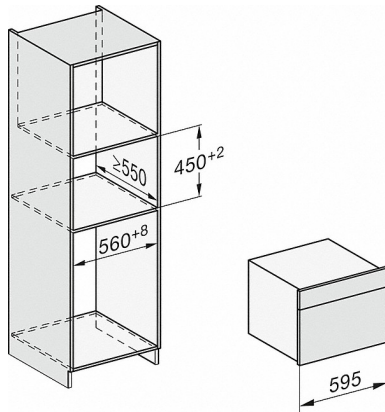

- 1) 400 mm
- 2) 360 mm
- 3) 47 mm
- 4) 24 mm
- 5) 31,8 mm

DG7x40, DGC7x4x, DGC7x6x, DG7635, DGM7x4x, DO7, H2860B/BP, H240BM, H7x40BM, H7x4xB/BP, H7x6xB/BP, installation drawings

- 1) 400 mm
- 2) 360 mm
- 3) 47 mm
- 4) 27 mm
- 5) 32,5 mm

ESW7x20, installation drawings

ESW7x20, DG7xxx, DGM7xxx installation drawings

DG 7240

Built-in steam oven

for healthy cooking with automatic programmes and networking.

ESW7x10, installation drawings

ESW7x10, EVS7010, DG7x4x, DGM7x4x installation drawings

A) 22 mm glass, 23,3 mm stainless steel

DG7xxx, DGM7xxx, installation drawings

DG7x4x, DGM7x4x, DGC7x4x, DGC7x4x installation drawings

DG7xxx, DGM7xxx, installation drawings

DG7x4x, DGM7x4x, installation drawings