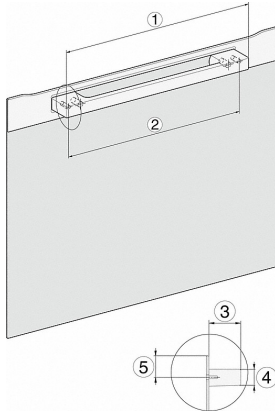

DG 7240

Built-in steam oven

for healthy cooking with automatic programmes and networking.

DG2840, DG7x40, DGC7x4x, DG7x6x, DGC7x6x, DGD7635, DGM7x4x, DO7, H28B/BP, H7x4xB/BM/BP, H7x6xB/BP, installation drawing

1) 400 mm
2) 360 mm
3) 47 mm
4) 24 mm
5) 31,8 mm