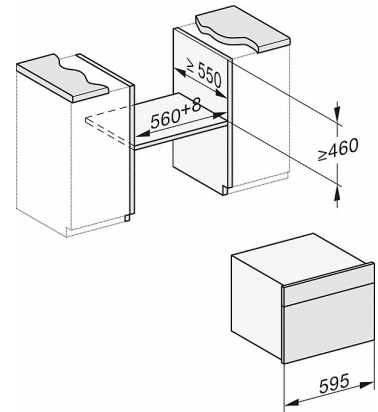

DG 7240

Built-in steam oven

for healthy cooking with automatic programmes and networking.

Safety	
Appliance cooling system and touch-cool fronts	•
Safety switch-off	•
System lock	•
Vapour cooling system	•
Sensor lock	•
Accessory drawer	
Capacity	40
Technical data	
L – Oven compartment	•
Oven compartment volume in l	40
No. of shelf levels	4
Door hinge	Bottom
Niche depth in mm	550
Appliance width in mm	595
Appliance height in mm	455
Appliance depth in mm	569
Weight in kg	25,8
Total rated load in kW	3,6
Voltage in V	230
Frequency in Hz	50-60
Number of phases	1
Mains cable with plug	•
Length of supply lead in m	2,0
Standard accessories	
Solid stainless steel cooking containers	1
Perforated stainless steel cooking container	2
Wire rack	1
Condensate tray	1
Descaling tablets	2

- 1) 400 mm
- 2) 360 mm
- 3) 47 mm
- 4) 24 mm
- 5) 31,8 mm

DG7x40, DGC7x4x, DGC7x6x, DG7635, DGM7x4x, DO7, H2860B/BP, H240BM, H7x40BM, H7x4xB/BP, H7x6xB/BP, installation drawings

- 1) 400 mm
- 2) 360 mm
- 3) 47 mm
- 4) 27 mm
- 5) 32,5 mm

ESW7x20, installation drawings

ESW7x20, DG7xxx, DGM7xxx installation drawings

DG 7240

Built-in steam oven

for healthy cooking with automatic programmes and networking.

ESW7x10, installation drawings

ESW7x10, EVS7010, DG7x4x, DGM7x4x installation drawings

A) 22 mm glass, 23,3 mm stainless steel

DG7xxx, DGM7xxx, installation drawings

DG7x4x, DGM7x4x, DGC7x4x, DGC7x4x installation drawings

DG7xxx, DGM7xxx, installation drawings

DG7x4x, DGM7x4x, installation drawings