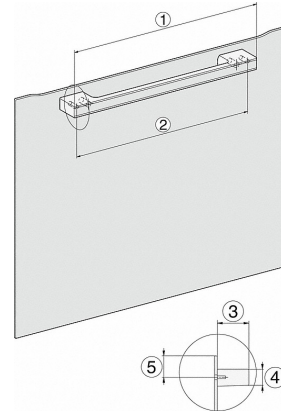

DG 7240

Built-in steam oven

for healthy cooking with automatic programmes and networking.

Safety	
Appliance cooling system and touch-cool fronts	•
Safety switch-off	•
System lock	•
Vapour cooling system	•
Sensor lock	•
Accessory drawer	
Capacity	40
Technical data	
L – Oven compartment	•
Oven compartment volume in l	40
No. of shelf levels	4
Door hinge	Bottom
Niche depth in mm	550
Appliance width in mm	595
Appliance height in mm	455
Appliance depth in mm	569
Weight in kg	25,8
Total rated load in kW	3,6
Voltage in V	230
Frequency in Hz	50-60
Number of phases	1
Mains cable with plug	•
Length of supply lead in m	2,0
Standard accessories	
Solid stainless steel cooking containers	1
Perforated stainless steel cooking container	2
Wire rack	1
Condensate tray	1
Descaling tablets	2

- 1) 400 mm
- 2) 360 mm
- 3) 47 mm
- 4) 24 mm
- 5) 31,8 mm

DG7x40, DGC7x4x, DGC7x6x, DG7635, DGM7x4x, DO7, H2860B/BP, H240BM, H7x40BM, H7x4xB/BP, H7x6xB/BP, installation drawings

- 1) 400 mm
- 2) 360 mm
- 3) 47 mm
- 4) 27 mm
- 5) 32,5 mm