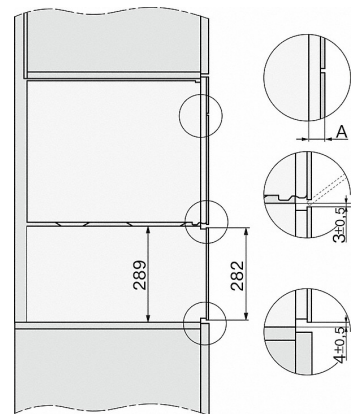

ESW7x20, DG7xxx, DGM7xxx installation drawings