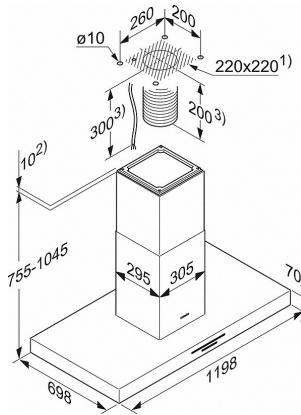

DA 4248 V D Puristic Varia

Island cooker hood

with energy-efficient LED lighting and light-touch switches for easy use.

DA 4248 V (Installation drawing)

1) Installation area/site
2) Installation alternatively with spacer frame
3) A supply lead, and for vented mode flexible vent ducting, must be pre-fitted for the connection in the ceiling to the connection of the cooker hood.